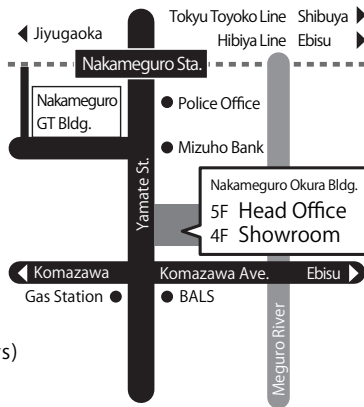

SHOWROOMS

TOKYO

4F Nakameguro Okura Bldg.
1-26-9 Kamimeguro
Meguro-ku Tokyo 153-0051
TEL: 03-5721-2831
FAX: 03-5721-2832

OPEN
AM10:00 - PM6:30 (weekday)
AM10:00 - PM6:00
(Saturday-Sunday, public holidays)