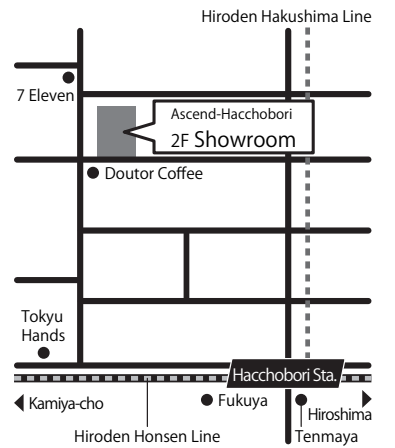

SHOWROOMS

TOKYO

4F Nakameguro Okura Bldg.
1-26-9 Kamimeguro
Meguro-ku Tokyo 153-0051
TEL: 03-5721-2831
FAX: 03-5721-2832

OPEN
AM10:00 - PM6:30 (weekday)
AM10:00 - PM6:00
(Saturday-Sunday, public holidays)

OSAKA

1F Honmachi Orugo Bldg.
4-4-25 Honmachi Chuo-ku
Osaka 541-0053
TEL: 06-6251-1970
FAX: 06-6281-8505

OPEN
AM10:00 - PM6:30 (weekday)
AM10:00 - PM6:00
(Saturday-Sunday)

NAGOYA

2F Matsushita Chunichi Bldg.
4-14-5 Sakae Naka-ku
Nagoya 460-0008
TEL: 052-238-6851
FAX: 052-238-6880

OPEN
AM10:00 - PM6:30 (weekday)
AM10:00 - PM6:00 (Saturday)

HIROSHIMA

2F Ascend-Hacchobori
6-10 Hacchobori Naka-ku
Hiroshima 730-0013
TEL: 082-222-7555
FAX: 082-222-7557

OPEN
AM9:00 - PM6:00
(weekday, Saturday)

FUKUOKA

1F F Bldg. 3-13-21
Hakataeki-higashi Hakata-ku
Fukuoka 812-0013
TEL: 092-437-3040
FAX: 092-437-3050

OPEN
AM9:00 - PM6:00 (weekday)
AM9:00 - PM5:00 (Saturday)

【 MANAS TRADING INC. HEAD OFFICE 】

5F Nakameguro Okura Bldg. 1-26-9 Kamimeguro
Meguro-ku Tokyo 153-0051
TEL: 03-3792-7611 FAX: 03-3792-7481