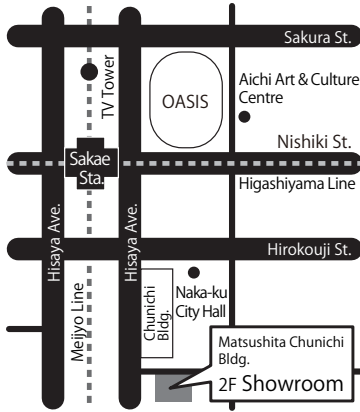

OPEN
AM10:00 - PM6:30 (weekday)
AM10:00 - PM6:00 (Saturday)

HIROSHIMA

2F Ascend-Hacchobori
6-10 Hacchobori Naka-ku
Hiroshima 730-0013
TEL: 082-222-7555
FAX: 082-222-7557

OPEN
AM9:00 - PM6:00
(weekday, Saturday)