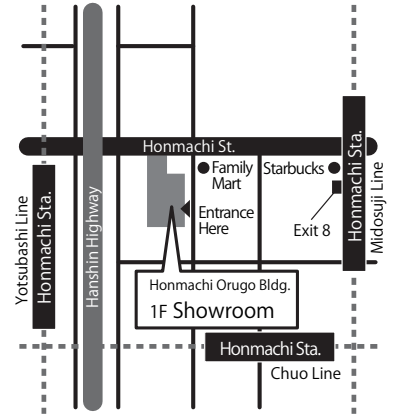

OSAKA

1F Honmachi Orugo Bldg.
4-4-25 Honmachi Chuo-ku
Osaka 541-0053
TEL: 06-6251-1970
FAX: 06-6281-8505

OPEN
AM10:00 - PM6:30 (weekday)
AM10:00 - PM6:00
(Saturday-Sunday)