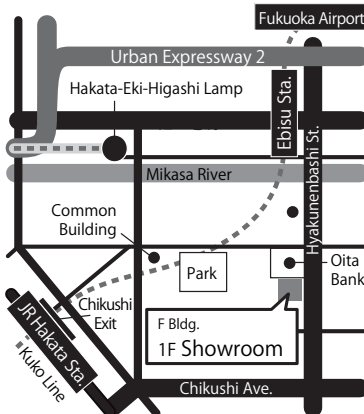

FUKUOKA

1F F Bldg. 3-13-21
Hakataeki-higashi Hakata-ku
Fukuoka 812-0013
TEL: 092-437-3040
FAX: 092-437-3050

OPEN
AM9:00 - PM6:00 (weekday)
AM9:00 - PM5:00 (Saturday)